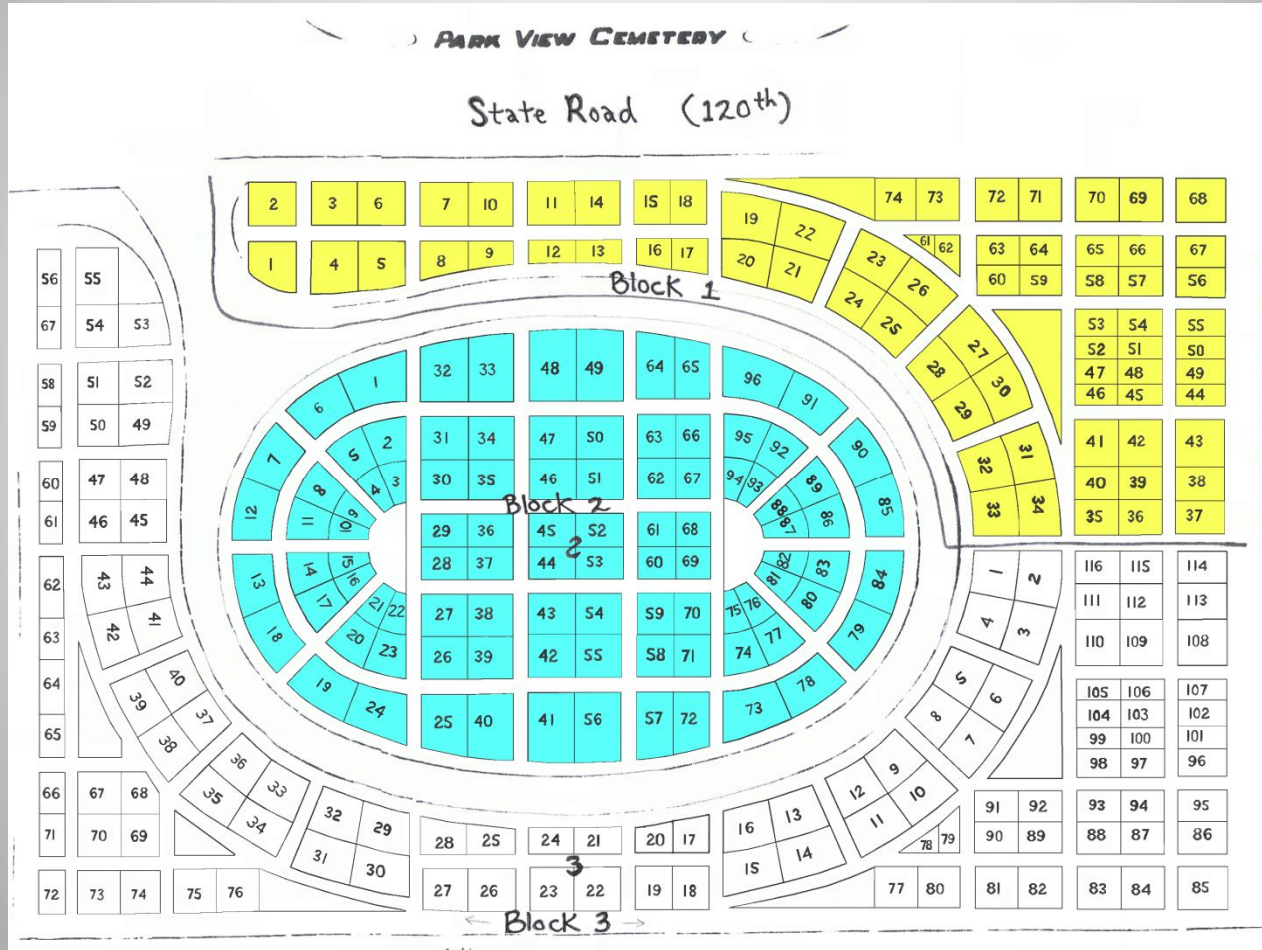

# Parkview Cemetery

Est. 1921

To locate a grave in Parkview Cemetery, first

note that the cemetery is divided into three Blocks

# Block #1 is the section in yellow

Block #2 is the section in blue

# Block #3 is the section in green

For example, if you are trying to locate a grave in Block #1, and Lot #12...

At least the location of Lot #12 in Block #1 is pretty easy to find

Locating the individual grave you are looking for is not as easy, since not all lots were originally mapped out. Since 1921, lots were mapped out as they were sold.