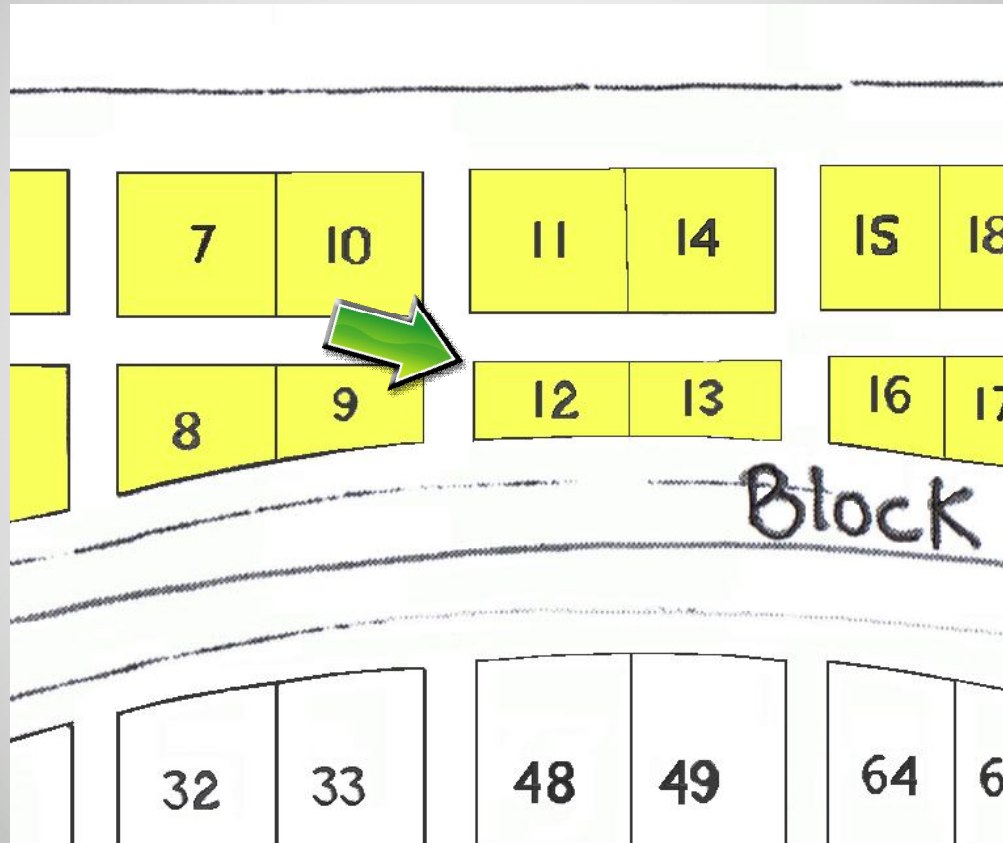

# Parkview Cemetery

Est. 1921

To locate a grave in Parkview Cemetery, first

note that the cemetery is divided into three Blocks

# Block #1 is the section in yellow

Block #2 is the section in blue

# Block #3 is the section in green

For example, if you are trying to locate a grave in Block #1, and Lot #12...

At least the location of Lot #12 in Block #1 is pretty easy to find

Locating the individual grave you are looking for is not as easy, since not all lots were originally mapped out. Since 1921, lots were mapped out as they were sold.