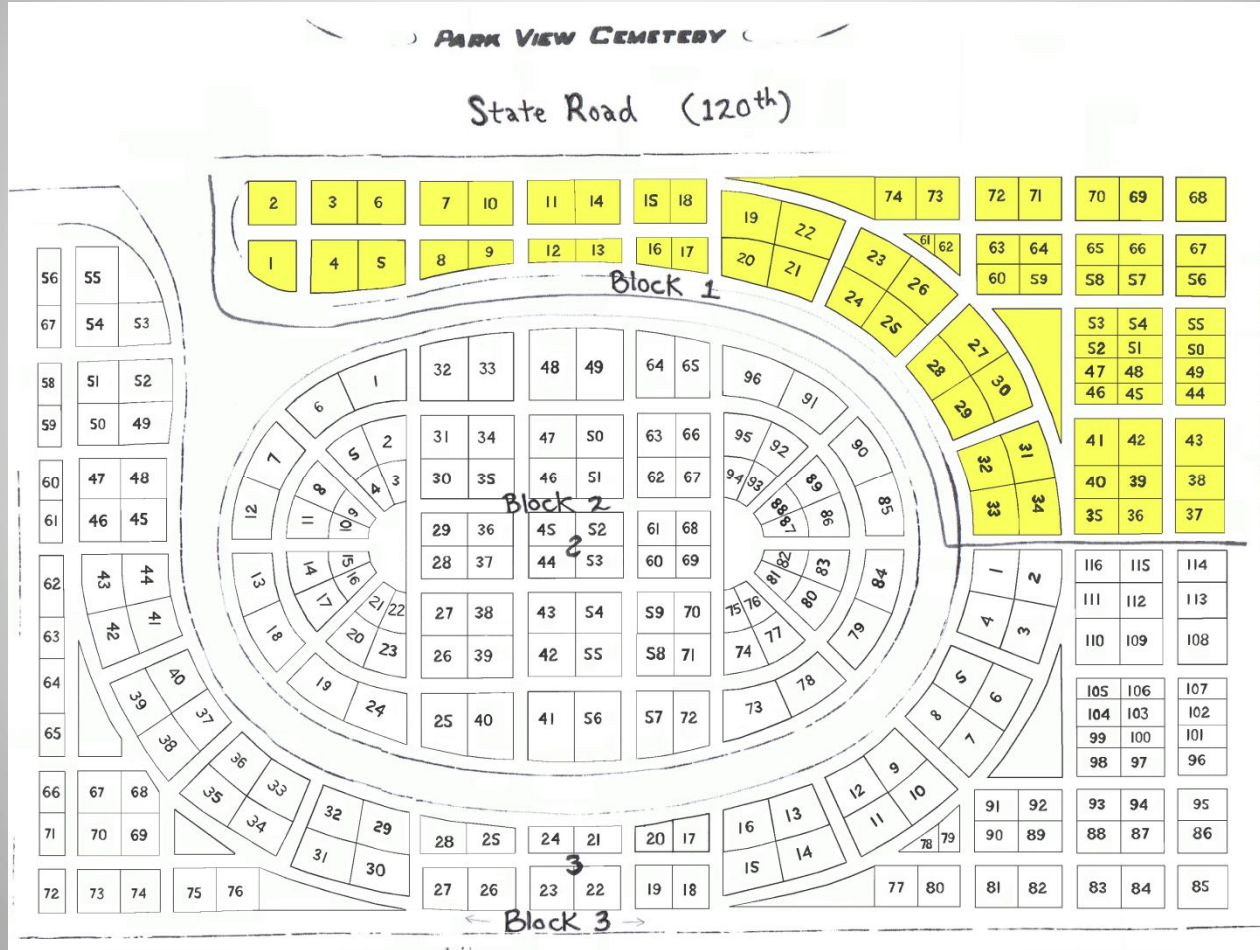

# Parkview Cemetery

Est. 1921

To locate a grave in Parkview Cemetery, first

note that the cemetery is divided into three Blocks

# Block #1 is the section in yellow

Block #2 is the section in blue

# Block #3 is the section in green

For example, if you are trying to locate a grave in Block #1, and Lot #12...

At least the location of Lot #12 in Block #1 is pretty easy to find

Locating the individual grave you are looking for is not as easy, since not all lots were originally mapped out. Since 1921, lots were mapped out as they were sold.