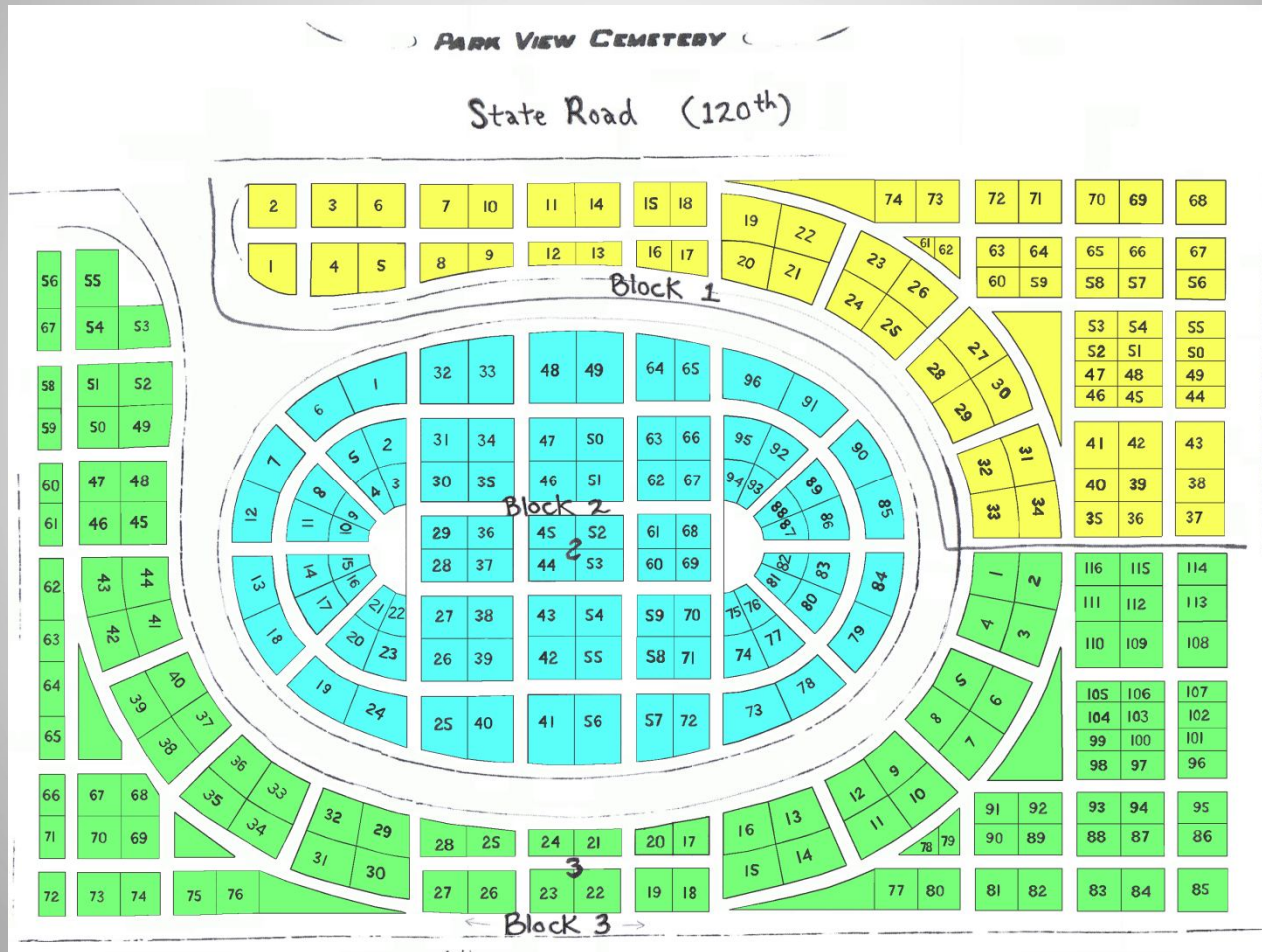

# Parkview Cemetery

Est. 1921

To locate a grave in Parkview Cemetery, first

note that the cemetery is divided into three Blocks

# Block #1 is the section in yellow

Block #2 is the section in blue

# Block #3 is the section in green

For example, if you are trying to locate a grave in Block #1, and Lot #12...

At least the location of Lot #12 in Block #1 is pretty easy to find

Locating the individual grave you are looking for is not as easy, since not all lots were originally mapped out. Since 1921, lots were mapped out as they were sold.