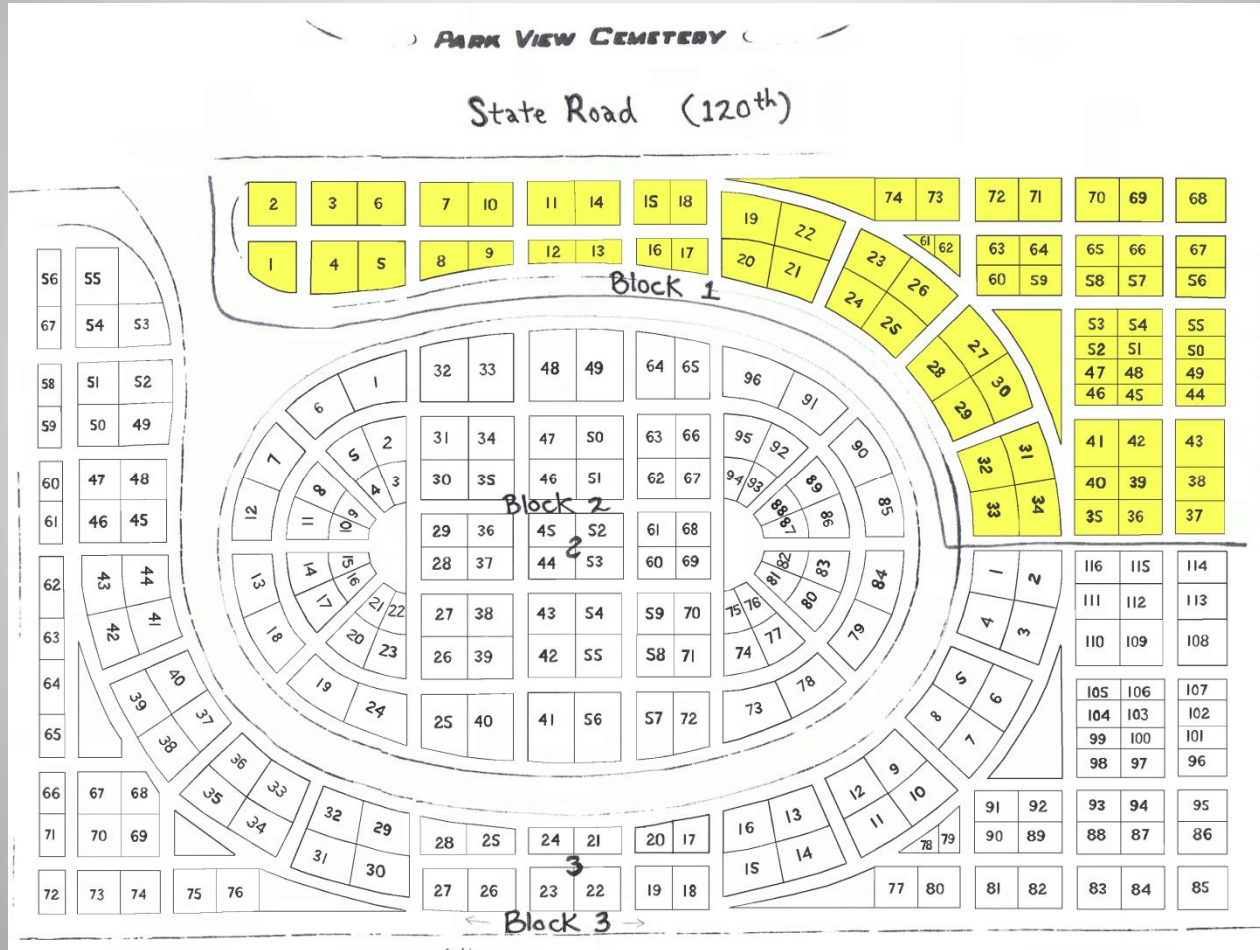

# Parkview Cemetery

Est. 1921

To locate a grave in Parkview Cemetery, first

note that the cemetery is divided into three Blocks

# Block #1 is the section in yellow

Block #2 is the section in blue

# Block #3 is the section in green

For example, if you are trying to locate a grave in Block #1, and Lot #12...

At least the location of Lot #12 in Block #1 is pretty easy to find

Locating the individual grave you are looking for is not as easy, since not all lots were originally mapped out. Since 1921, lots were mapped out as they were sold.